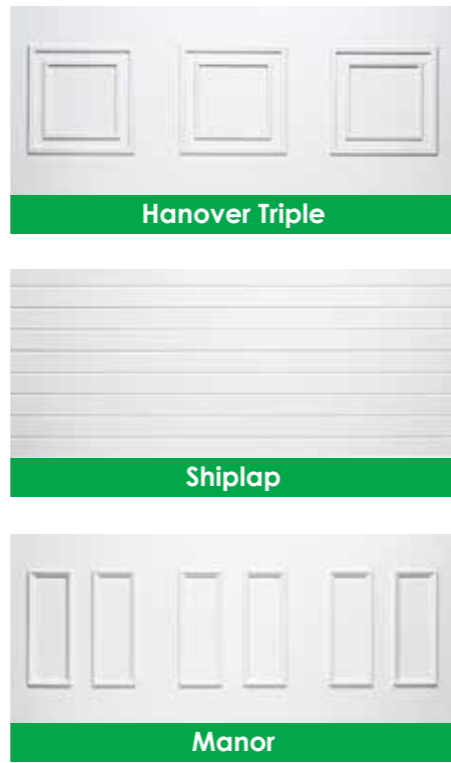

To enhance the entrance to your home, we offer the following half panels that can suit both front doors or back doors to complement your home.

These can also be used in side panels and conservatory panels.

Conservatory Panel