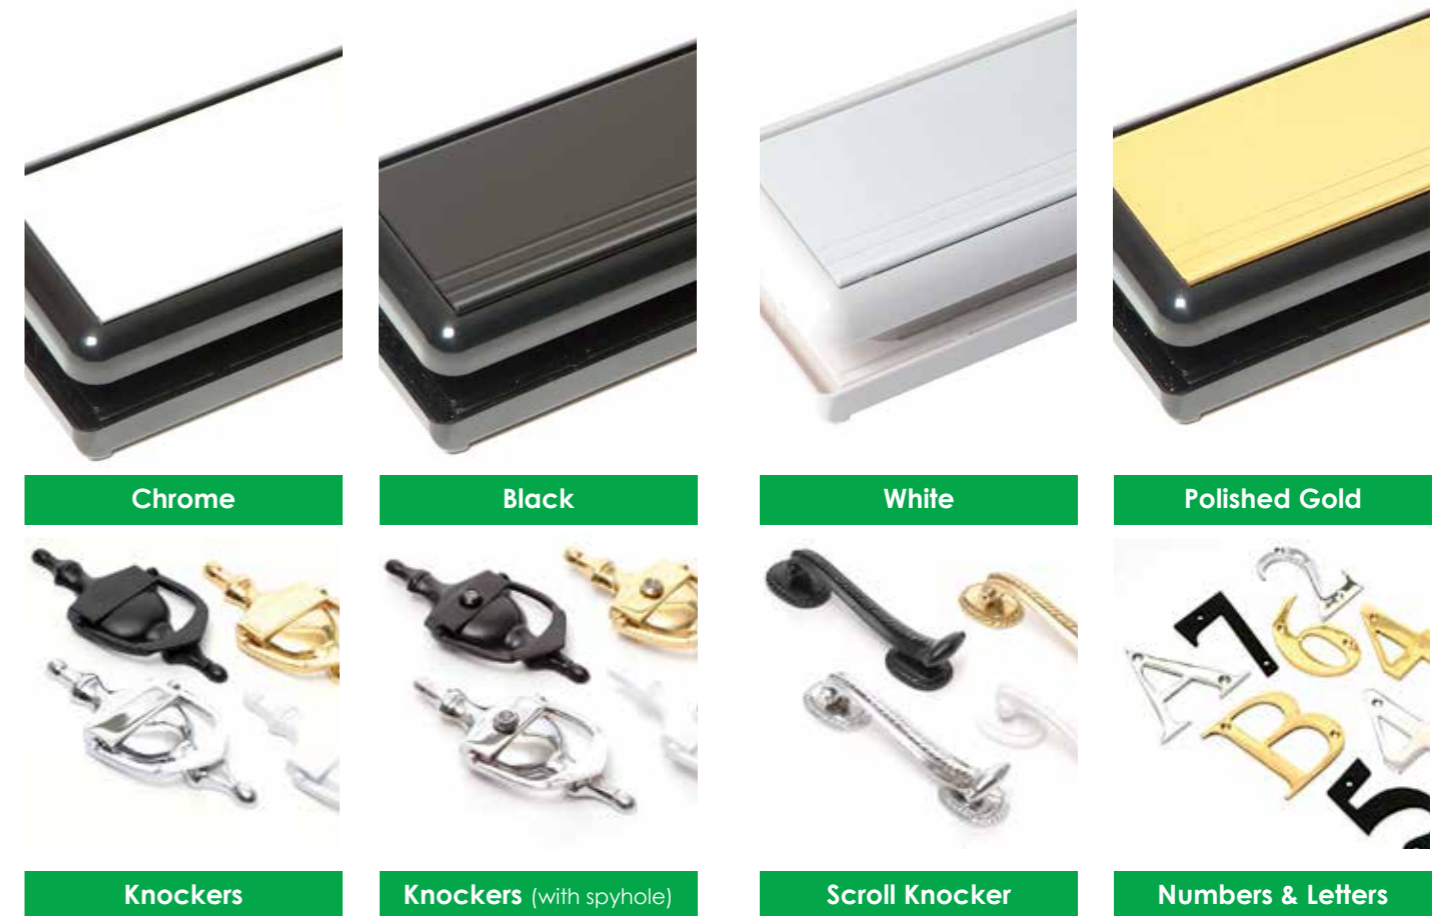

Additional Glass Patterns

Whether looking to create a statement, or match up to existing window patterns, we can offer the following options for additional glass patterns.

Colours Options

Our PVC-U doors are available in a range of Colourgrain and Woodgrain options. From modern Chartwell Green and Anthracite Grey to the ever popular Light Oak and Rosewood, we can help you find the perfect colour to suit your home. For matching outerframes, please speak to your installer.

Furniture Options

To beautifully complement and personalise your chosen door, we offer a selection of quality door furniture, including door knockers and letterplates, in a variety of colours.

Partnership Way, Shadsworth Business Park, Blackburn, BB1 2QP