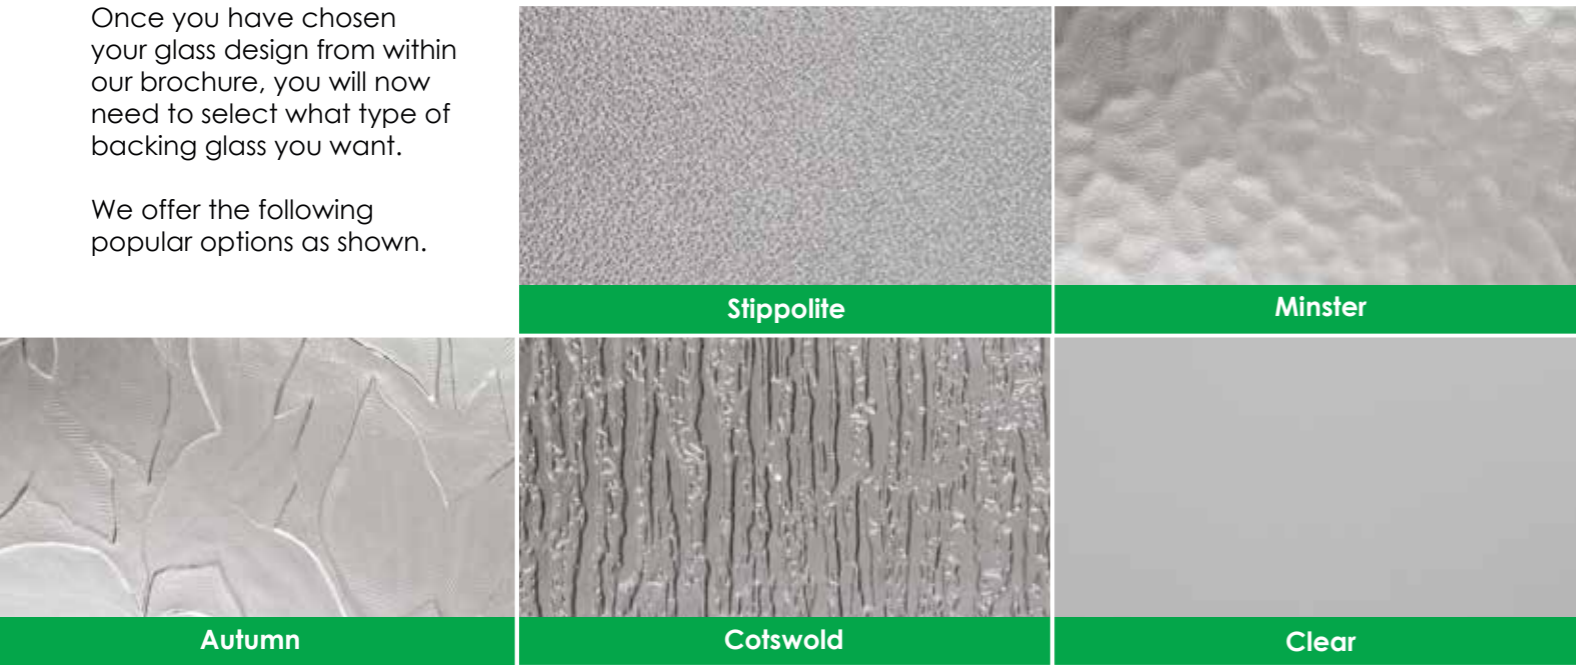

Balmoral One
Classic Platinum
Cluster

Colour: Black Brown

Balmoral One
Platinum
Pendant

Colour: White

Kensington Two
Classic Platinum
Legacy

Colour: White

Rockingham One
Platinum
Fantasy

Colour: White

Conservatory Panel

Half Panel

Backing Glass

Once you have chosen your glass design from within our brochure, you will now need to select what type of backing glass you want.

We offer the following popular options as shown.

Additional Glass Patterns

Whether looking to create a statement, or match up to existing window patterns, we can offer the following options for additional glass patterns.

Colours Options

Our PVC-U doors are available in a range of Colourgrain and Woodgrain options. From modern Chartwell Green and Anthracite Grey to the ever popular Light Oak and Rosewood, we can help you find the perfect colour to suit your home. For matching outerframes, please speak to your installer.